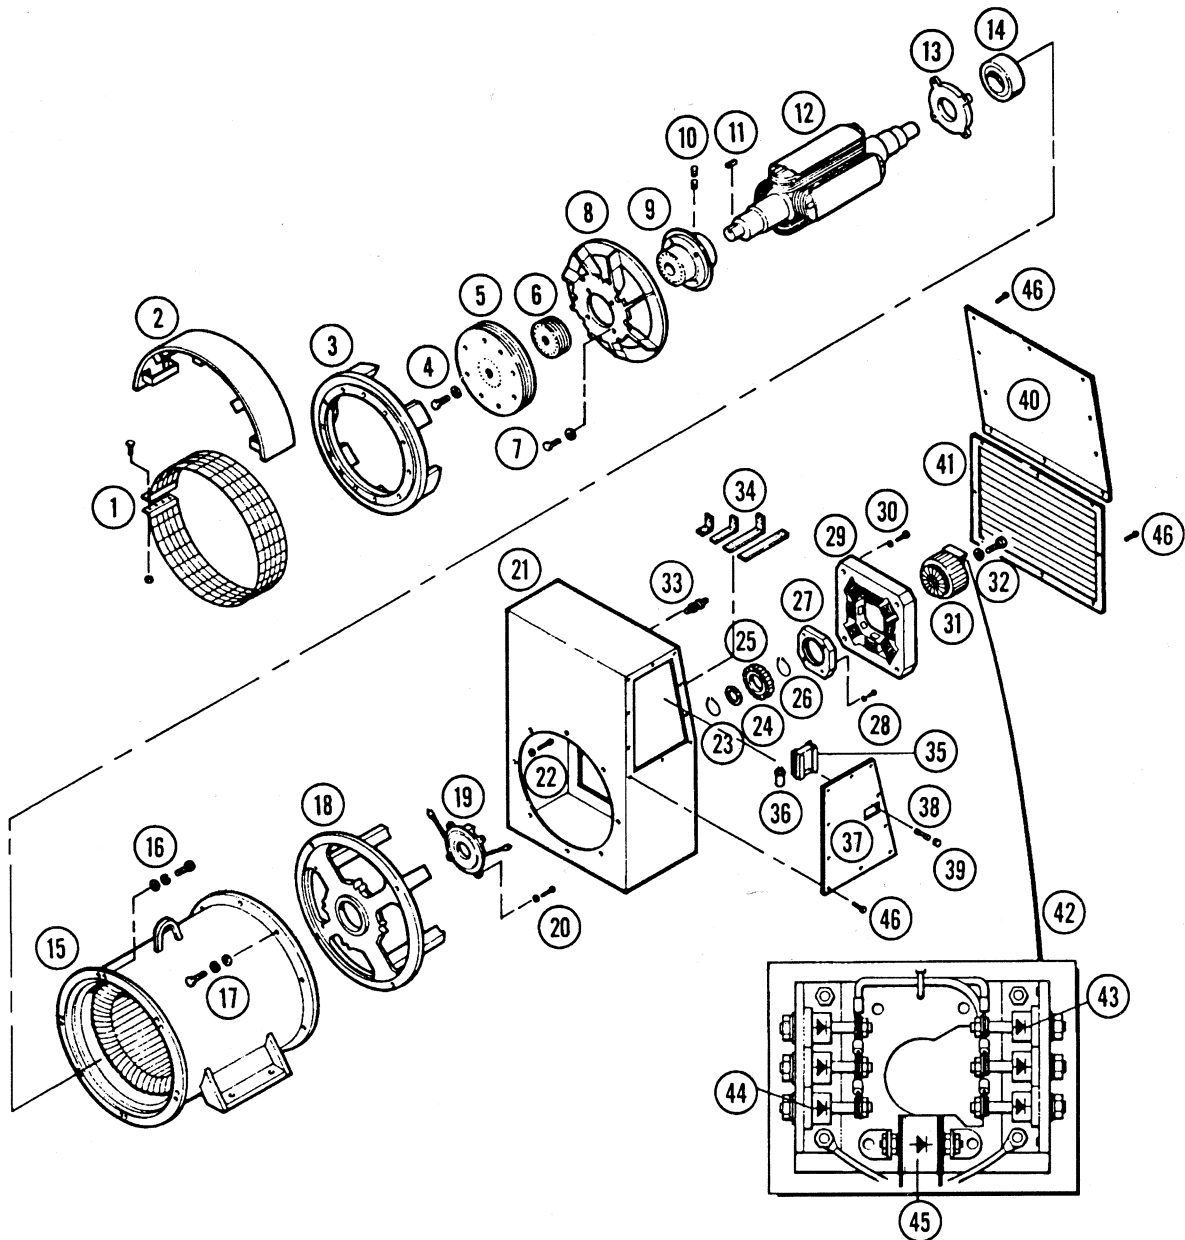

## Parts List

Item	Description	Item	Description	Item	Description
1	Screen Assembly	16	Adapter Mounting Fasteners	31	Exciter Rotor Assembly
2	Drip Cover Assembly (Option)	17	Bracket Mounting Fasteners	32	Exciter Rotor Fasteners
3	Adapter	18	Front Bracket	33	Grounding Stud Assembly
4	Disc Mounting Fasteners	19	PMG Bearing Cap	34	Bus Bar Assembly
5	Drive Discs	20	Bearing Cap Fasteners	35	Voltage Regulator
6	Spacers	21	Conduit Box	36	Capacitor
7	Fan Mounting Fasteners	22	Conduit Box Mounting Fasteners	37	Side Panels
8	Fan	23	Snap Ring - Inner	38	Fuse
9	Hub	24	Loading Spring	39	Fuse Holder Cap
10	Drive Hub Set Screws	25	PMG Rotor	40	Solid Cover
11	Drive Hub Key	26	Snap Ring - Outer	41	Louvered Cover
12	Main Rotor Assembly w/Mountings	27	PMG Stator	42	Exciter Rectifier Assembly
13	Front Bearing Cap	28	PMG Stator Mounting Fastener	43	Diode Standard Polarity
14	Front Ball Bearing	29	Exciter Stator	44	Diode Reverse Polarity
15	Main Body Assembly	30	Exciter Stator Fasteners	45	Surge Suppressor