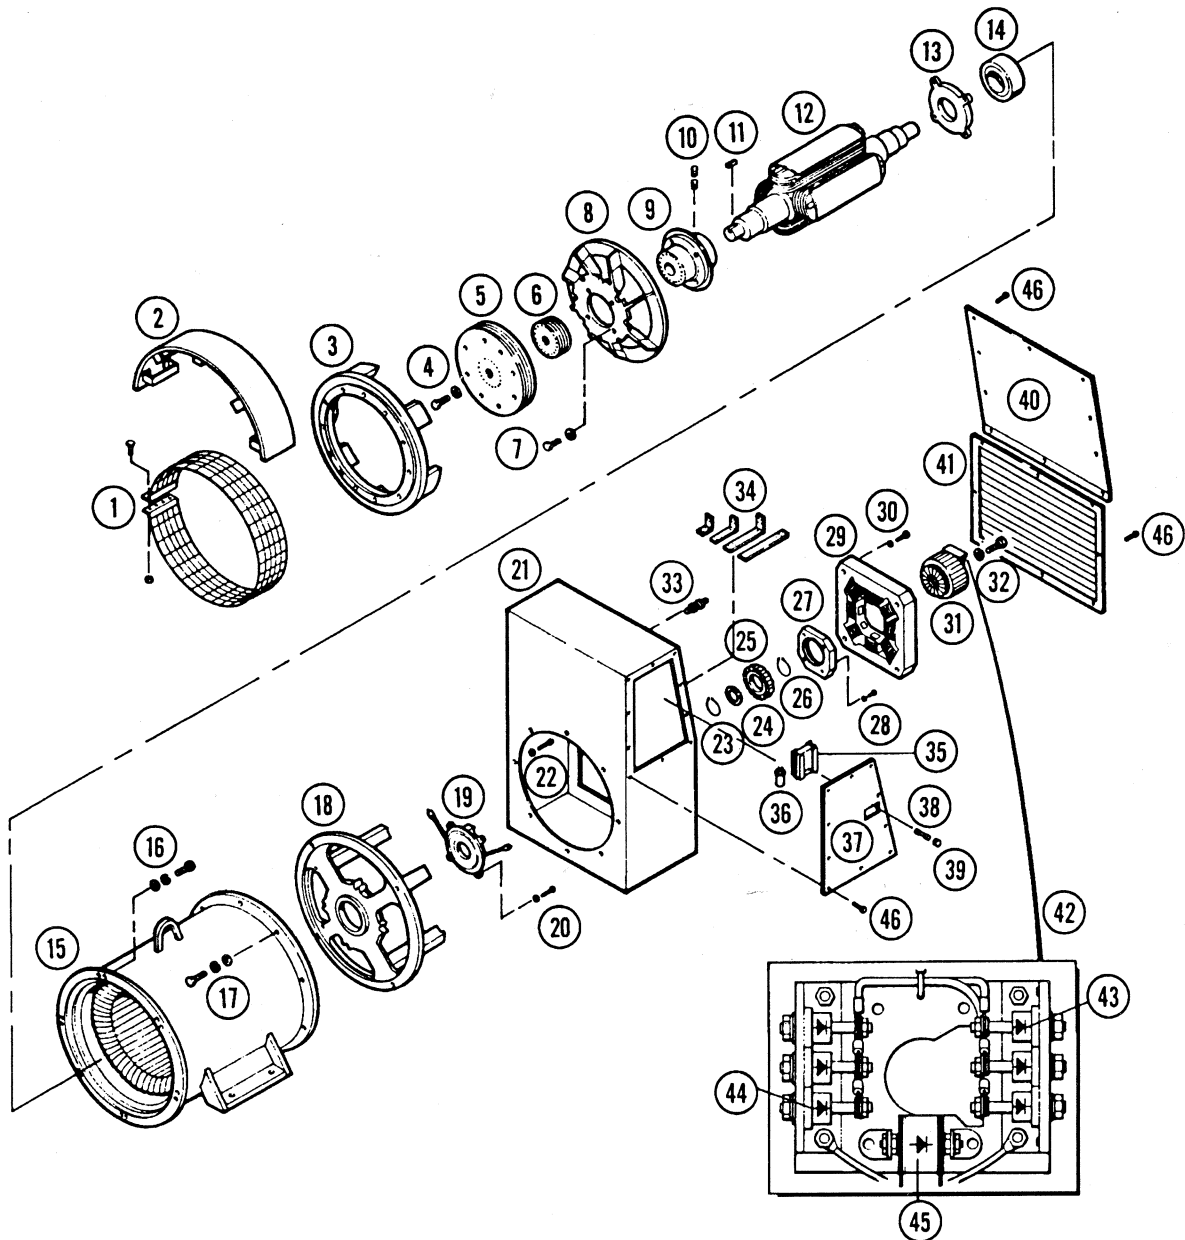

## Parts List

Item	Description	Item	Description	Item	Description
1	Screen Assembly	16	Adapter Mounting Fasteners	31	Exciter Rotor Assembly
2	Drip Cover Assembly (Option)	17	Bracket Mounting Fasteners	32	Exciter Rotor Fasteners
3	Adapter	18	Front Bracket	33	Grounding Stud Assembly
4	Disc Mounting Fasteners	19	PMG Bearing Cap	34	Bus Bar Assembly
5	Drive Discs	20	Bearing Cap Fasteners	35	Voltage Regulator
6	Spacers	21	Conduit Box	36	Capacitor
7	Fan Mounting Fasteners	22	Conduit Box Mounting Fasteners	37	Side Panels
8	Fan	23	Snap Ring - Inner	38	Fuse
9	Hub	24	Loading Spring	39	Fuse Holder Cap
10	Drive Hub Set Screws	25	PMG Rotor	40	Solid Cover
11	Drive Hub Key	26	Snap Ring - Outer	41	Louvered Cover
12	Main Rotor Assembly w/Mountings	27	PMG Stator	42	Exciter Rectifier Assembly
13	Front Bearing Cap	28	PMG Stator Mounting Fastener	43	Diode Standard Polarity
14	Front Ball Bearing	29	Exciter Stator	44	Diode Reverse Polarity
15	Main Body Assembly	30	Exciter Stator Fasteners	45	Surge Suppressor