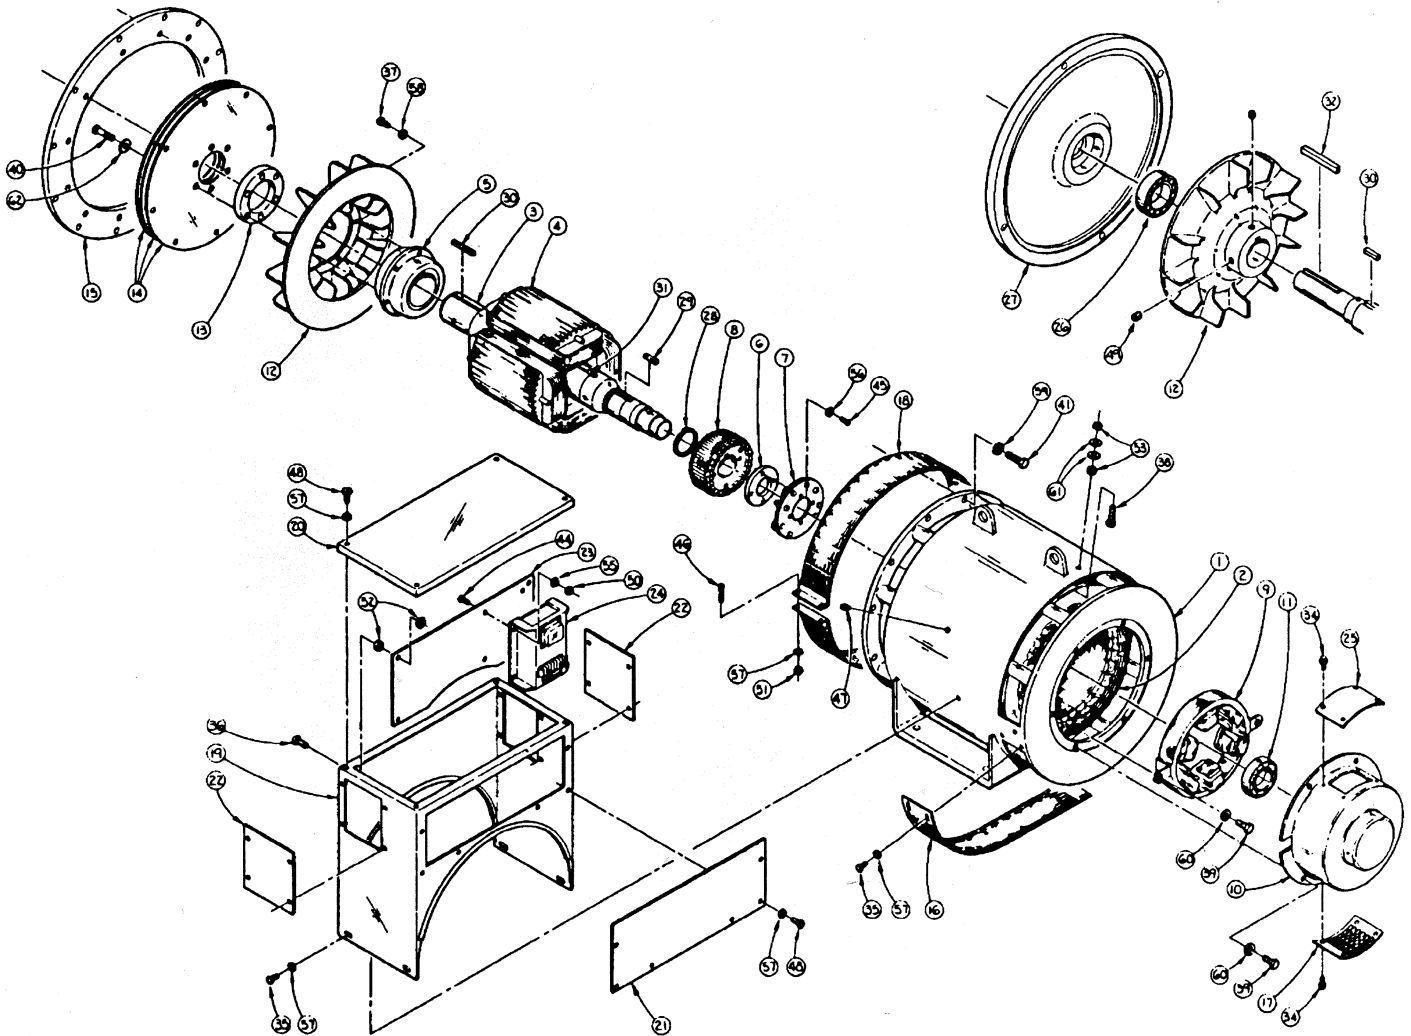

TYPICAL LIMA SER GENERATOR

Parts List

Item	Description	Item	Description	Item	Description
1	Frame	21	Front Panel	41	Capscrew
2	Main Stator	22	Side Panel	44	Screw - Rd. Hd.
3	Shaft	23	Mounting Panel	45	Screw - Rd. Hd.
4	Main Rotor	24	Regulator	46	Screw - Rd. Hd.
5	Drive Hub	25	Cover Plate	47	Screw - Socket Set
6	Rectifier Hub	26	Bearing	48	Screw - Pan Hd.
7	Rectifier Assembly	27	Endbell	49	Screw - Socket Set
8	Exciter Rotor	28	Retaining Ring	50	Nut
9	Exciter Stator	29	Key	51	Nut
10	Endbell	30	Key	52	Nut
11	Bearing	31	Key	53	Nut
12	Fan	32	Key	55	Washer - Split Lock
13	Hub Spacer	34	Capscrew	56	Washer - Shakeproof
14	Disc Coupling	35	Capscrew	57	Washer - Split Lock
15	Adaptor Ring	36	Capscrew	58	Washer - Split Lock
16	Intake Screen	37	Capscrew	59	Washer - Split Lock
17	Endbell Screen	38	Capscrew	60	Washer - Split Lock
18	Screen & Cover Band	39	Capscrew	61	Washer - Flat
19	Connection Box	40	Capscrew	62	Washer - Flat
20	Cover				