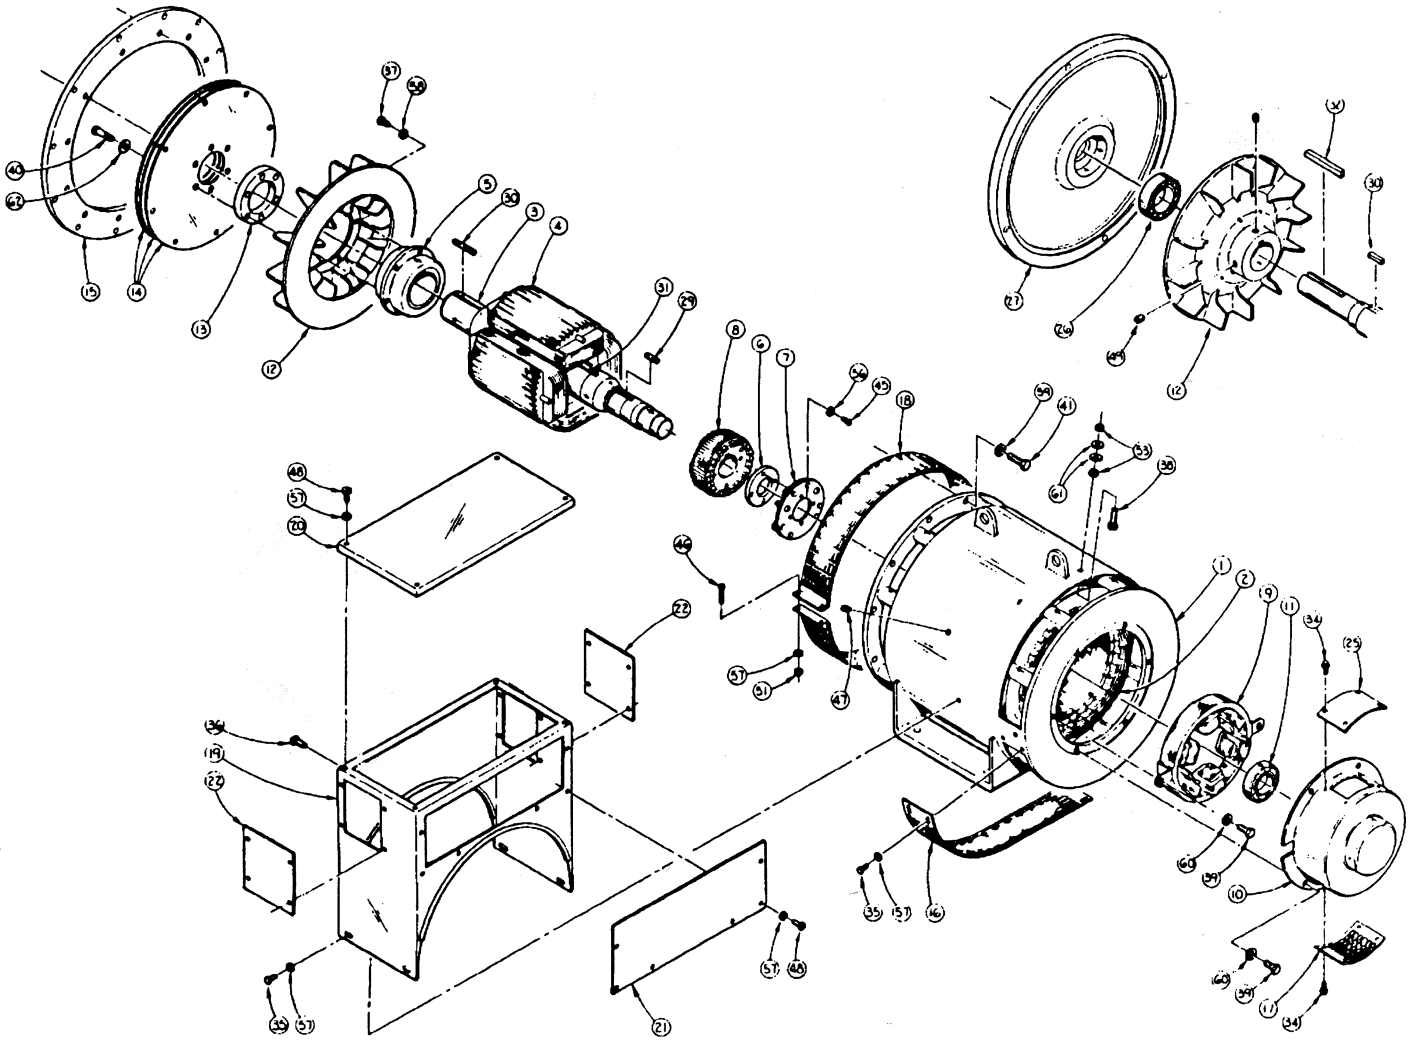

TYPICAL LIMA MAC GENERATOR

Parts List

Item	Description	Item	Description	Item	Description
1	Frame	19	Connection Box	39	Capscrew
2	Main Stator	20	Cover	40	Capscrew
3	Shaft	21	Front Panel	41	Capscrew
4	Main Rotor	22	Side Panel	45	Screw - Rd. Hd.
5	Drive Hub	25	Cover Plate	46	Screw - Rd. Hd.
6	Rectifier Hub	26	Bearing	47	Screw - Socket Set
7	Rectifier Assembly	27	Endbell	48	Screw - Pan Hd.
8	Exciter Rotor	28	Retaining Ring	49	Screw - Socket Set
9	Exciter Stator	29	Key	51	Nut
10	Endbell	30	Key	53	Nut
11	Bearing	31	Key	56	Washer - Shakeproof
12	Fan	32	Key	57	Washer - Split Lock
13	Hub Spacer	34	Capscrew	58	Washer - Split Lock
14	Disc Coupling	35	Capscrew	59	Washer - Split Lock
15	Adaptor Ring	36	Capscrew	60	Washer - Split Lock
16	Intake Screen	37	Capscrew	61	Washer - Flat
17	Endbell Screen	38	Capscrew	62	Washer - Flat
18	Screen & Cover Band				